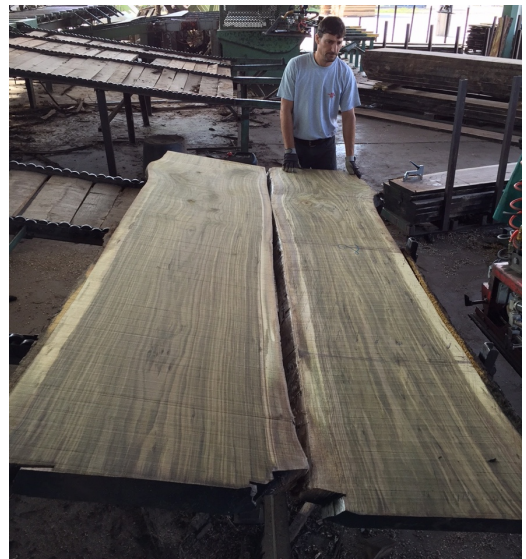

LATEST 2021

From the production of our sawmills we can offer you continuously:

**Oak Super Boules, Bottom Logs, fresh cut, Ø 40 - 42cm and wider,
3,8m and longer with max. 2 packages vof 3,3 - 3,8 m (Ø 45cm and wider)**

ex works Hungary.

Furthermore we cut Ash (white), Cherry,
Walnut (Nigra + Regia) and Lime.

By the way, in our North-Italian sawmill we cut approximately
4.000 M3 American Black Walnut per year.

US Black Walnut Table Tops

European Oak KD from our hungarian production:

EU EICHE KD			
Stärke	AB	B	C
26 mm	--	--	--
32 mm	--	50 M3	--
40 mm	20 M3	50 M3	--
50 mm	30 M3	30 M3	--
60 mm	--	20 M3	--

AB-Grade 50 mm KD

B-Grade 60 mm KD